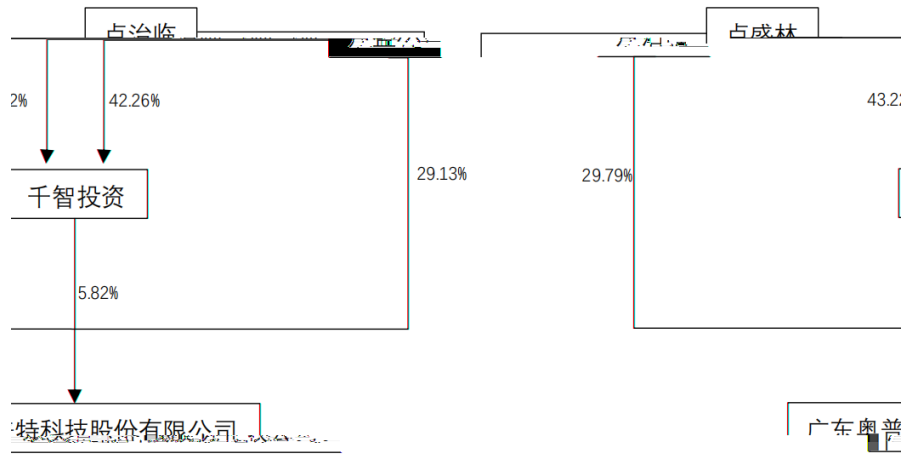

AI

3D  
3C

3.

2D 2D 3D 3D 3D 3D 3D 3D  
3D 3D 3D 3D 3D 3D 3D 3D

2

PCB SMT  
" " GWh TWh  
TWh  
" " "

	56,541,051.00	122,785,320.14	75,707,058.28	42,654,987.59
	-3,965,552.00	4,630,811.83	-76,275,959.27	120,548,937.51

4

4.1

10

:

( )	4,695
( )	
	0
	0
	0
	0

4.2

4.3

4.4

5

1

1.		30.39%		31.59%
2.		40.14%	18.88%	39.32%
	13.83%		7.26%	

2